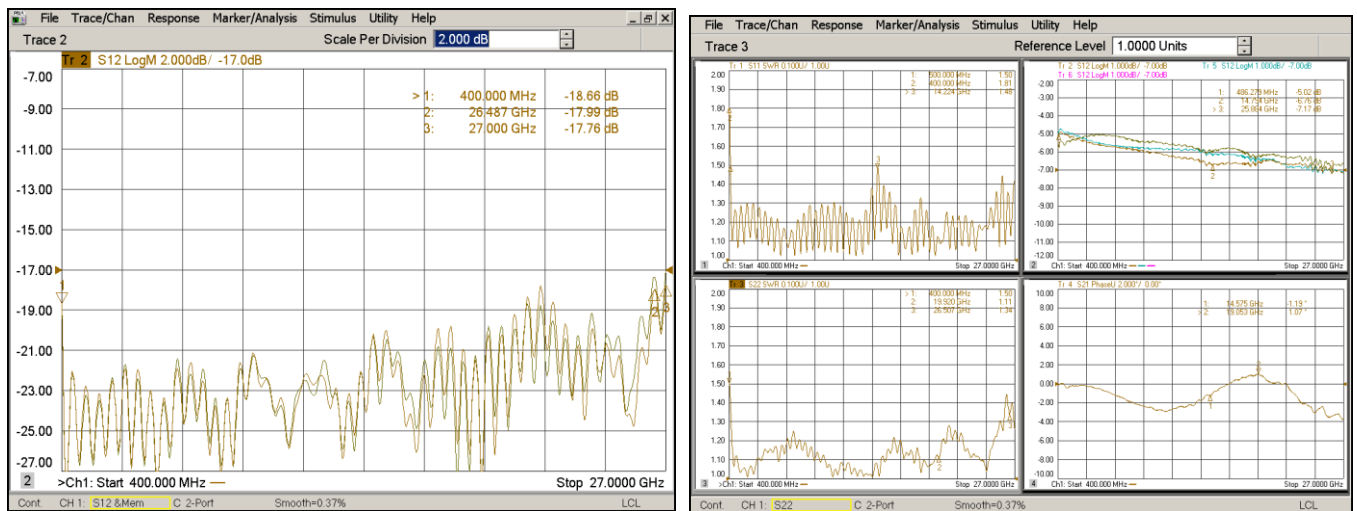

TEST DATA

成都利德尔科技有限公司 ChengDu Leader Microwave Technology Co.,Ltd

电话: 028-65199117 传真: 028-65199116

http://www.leadermicrowave.com sales@leader-mw.com

TEL: +86-28-65199117 FAX: +86-28-65199116

Add: 中国 成都市成华区华翰路 89 号 610000

No.89,Huahan Road, chenghua Zone Chengdu, Sichuan China Zip Code:610000