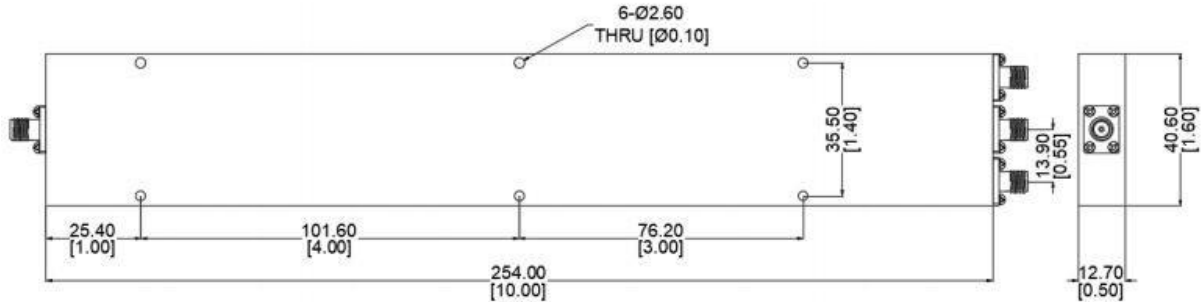

Product:0.5-18Ghz 3Way power divider

Part Number: LPD-0.5/18-3S

Specification					
No.	Parameter	Minimum	Typical	Maximum	Units
1	Frequency range	0.5	-	18	GHz
2	Insertion Loss	-	-	2.1	dB
3	Phase Balance:	-	-	±5	dB
4	Amplitude Balance	-	-	±0.4	dB
5	Isolation	18	-		dB
6	VSWR	-	-	1.5	-
7	Power			17	W cw
8	Operating Temperature Range	-40	-	+85	°C
9	Impedance	-	50	-	Ω
10	Connector	SMA-F			
11	Preferred finish	Black/Sliver/yellow/blue			

No.89,Huahan Road, chenghua Zone Chengdu, Sichuan China Zip Code:610000

Outline Drawing:

All Dimensions in mm

Outline Tolerances $\pm 0.5(0.02)$

Mounting Holes Tolerances $\pm 0.2(0.008)$

All Connectors: SMA-Female